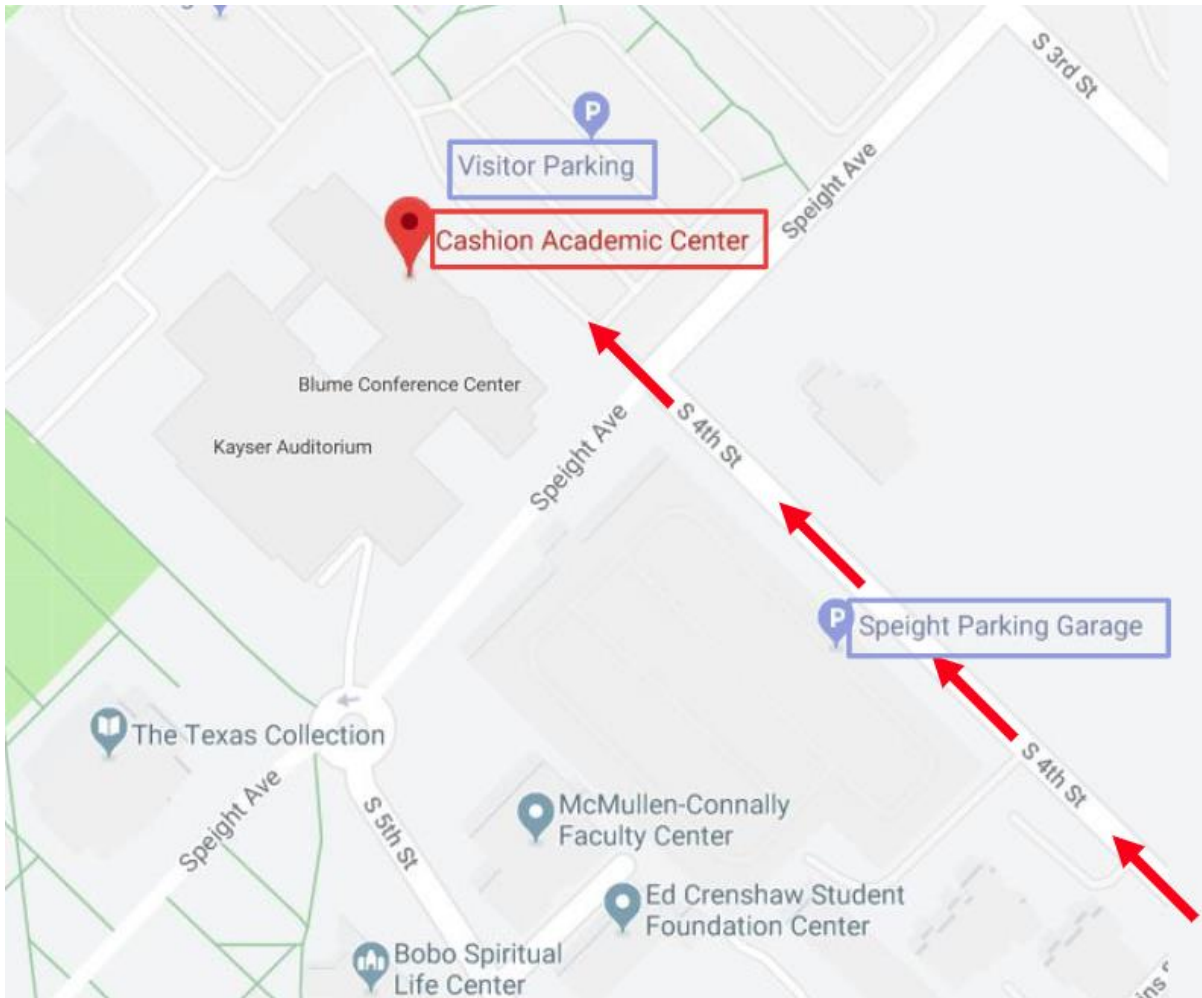

- Please park in the visitor parking at the front of the museum
- Enter the rotunda through the front entrance

Hors d'oeuvre Served Include the Following:

- Housemade Spinach Dip served Pita chips
- Fresh Seasonal Fruit
- Classic Cheese Tray with Pita Chips and Crostini

401-499 Speight Ave
Waco, TX 76706

Map of Locations

Alternate Routes if Arriving via I35

- **Parts of I35 are under construction**
- **You can access the backside of campus via Business 77 (also known as La Salle Avenue)**