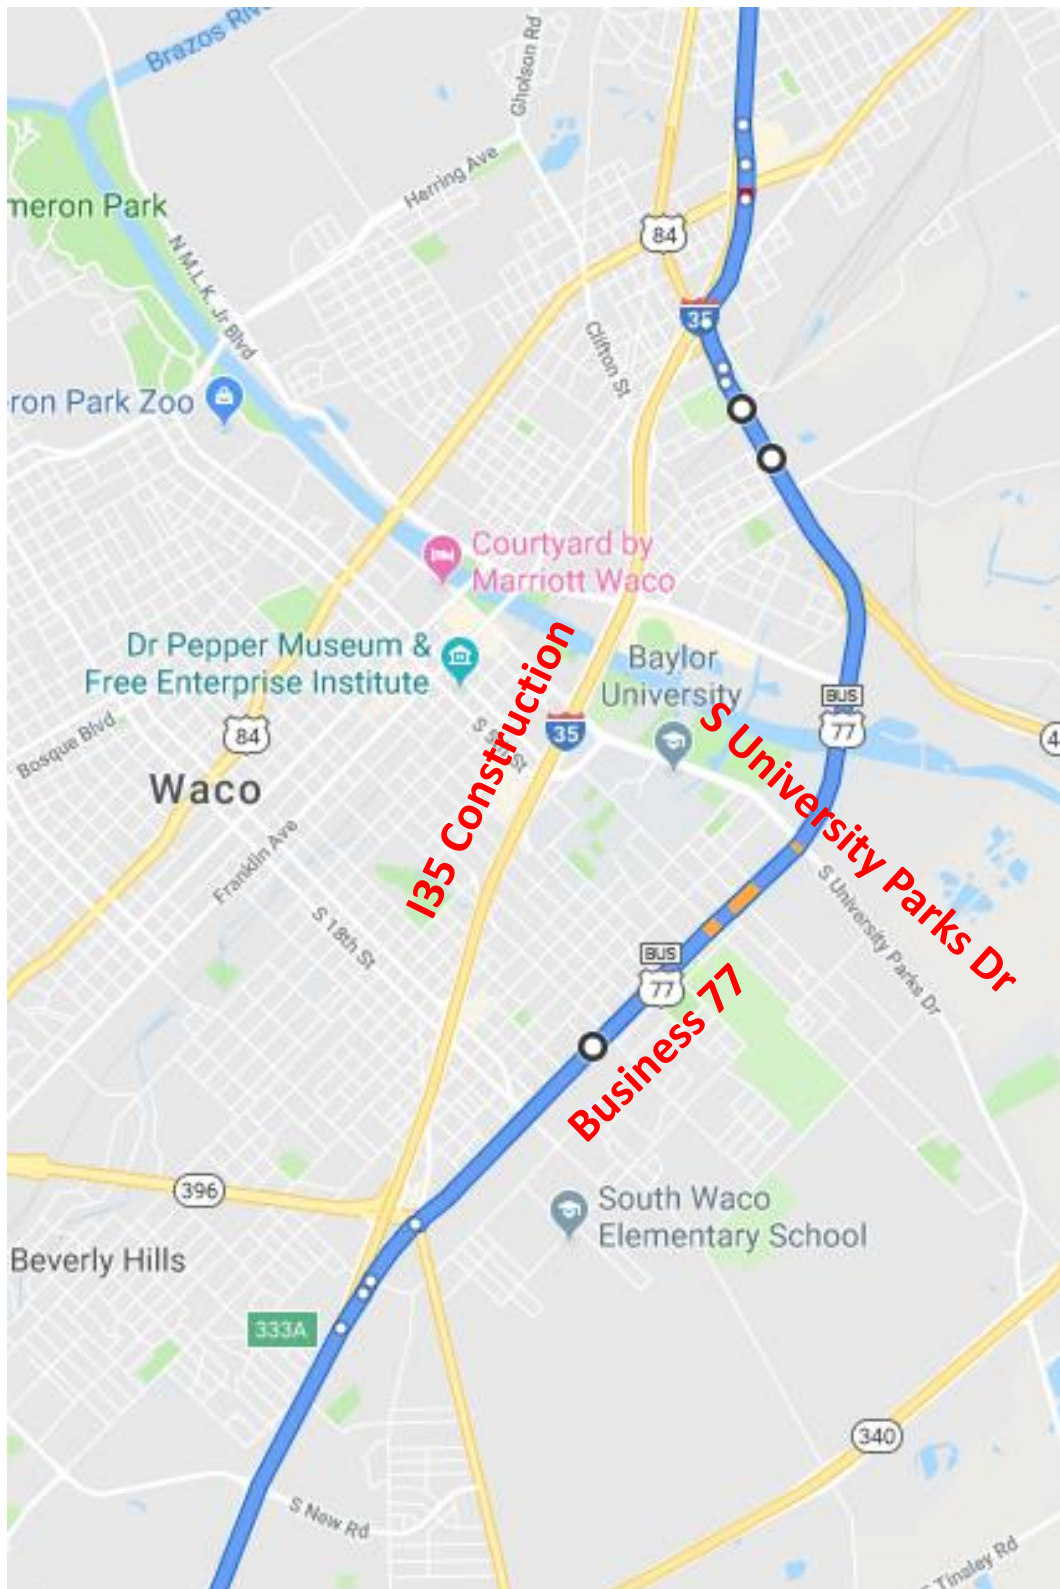

401-499 Speight Ave
Waco, TX 76706

Map of Locations

Alternate Routes if Arriving via I35

- **Parts of I35 are under construction**
- **You can access the backside of campus via Business 77 (also known as La Salle Avenue)**