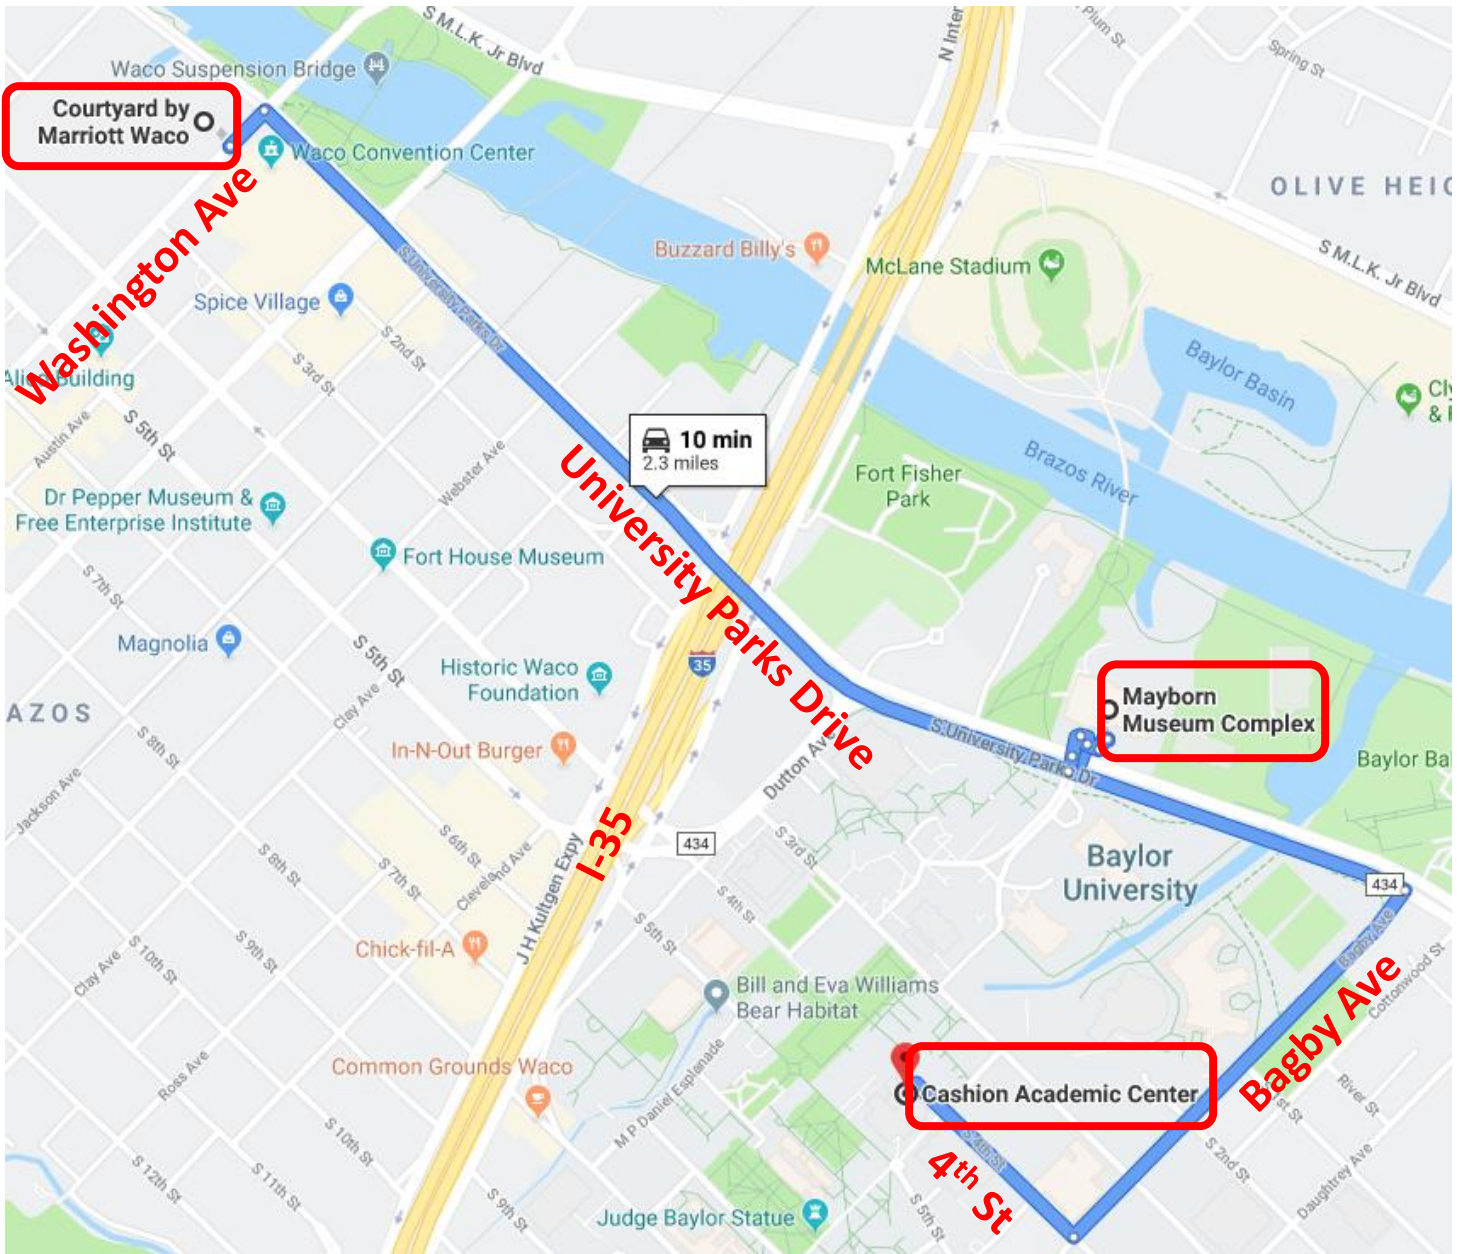

401-499 Speight Ave
Waco, TX 76706

Map of Locations

Alternate Routes if Arriving via I35

- **Parts of I35 are under construction**
- **You can access the backside of campus via Business 77 (also known as La Salle Avenue)**